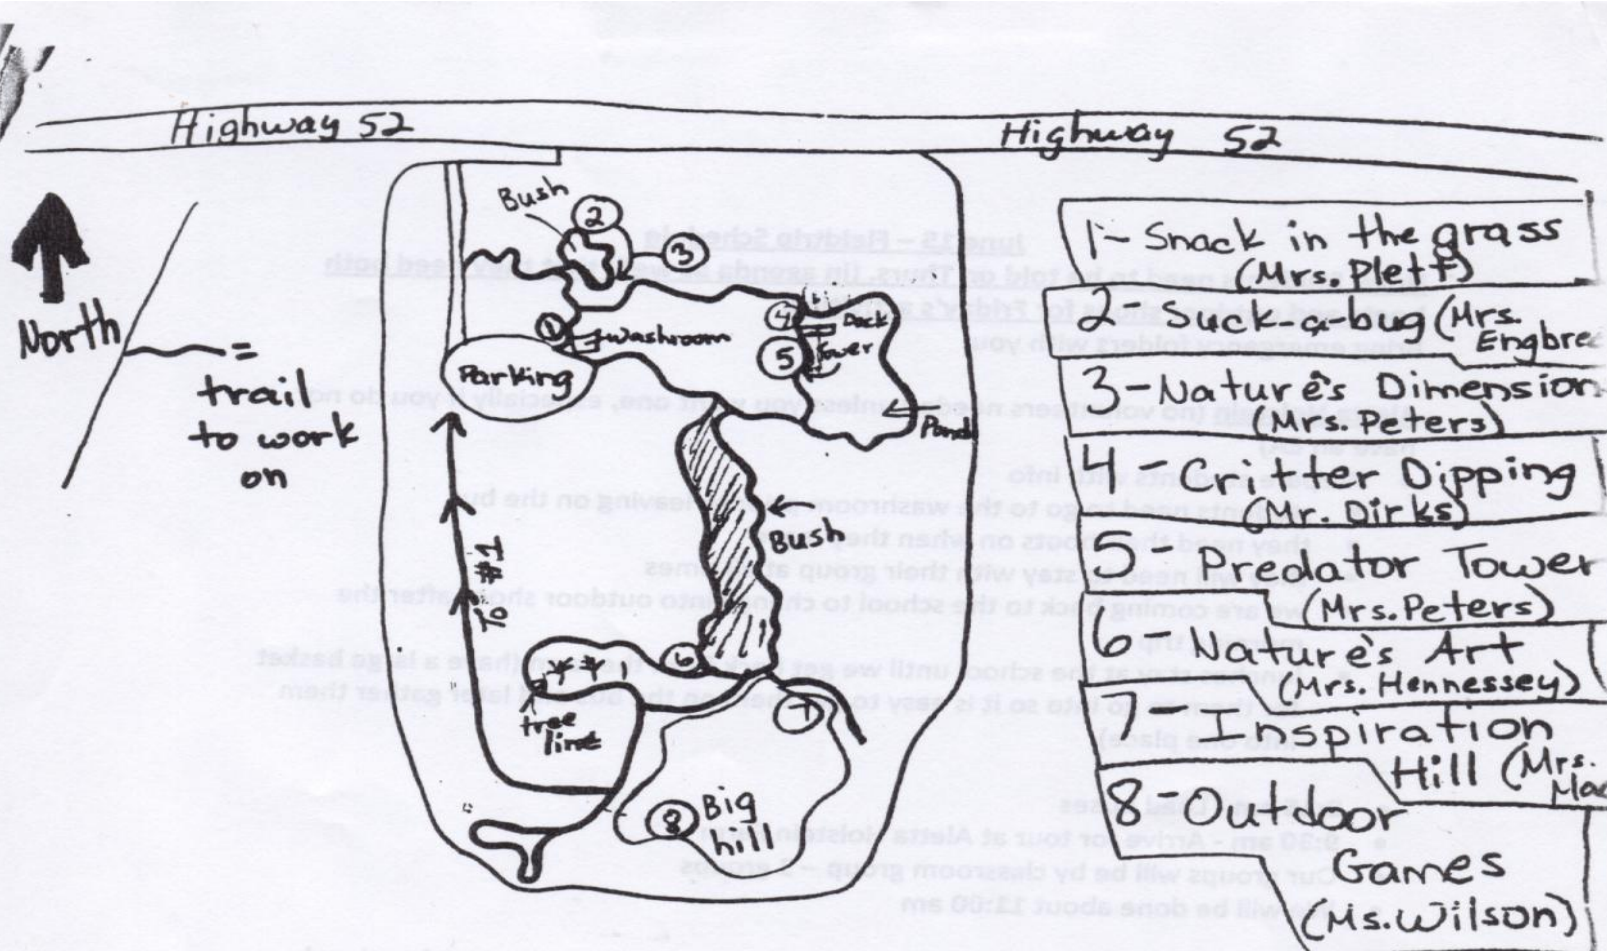

Sample Station Layout and Group Leader Guide Sheet

Groups go in numerical order (if you start at #2, then go to #3, then #4, etc.)

*Move together as a group, stay with your lead do not go ahead or lag behind

Station 1 Start Leader: Anika	Tristan, Dawson, Eric, Cassidy, Danika, Makayla, Noah C, Noah F
Station 2 Start Leader: Mikayla L	Kyle, Ethan F, Jordan, Nadia, Philip, Journey, Johanna, Trevor
Station 3 Start Leader: Alana	Nic, Seth, Breanna, Kaitlynn, Heather, Tyson, Jaden,
Station 4 Start Leader: Tyra	Ethan W, Mikyla, Zacchaeus, Alex F., Lauren, Kelsey, William, Zach (6th)
Station 5 Start Leader: Shea	Jonah, Tiana, Sheyenne, Cody, Joe, Cole, Jia, Ellie
Station 6 Start Leader: Jordan	Callum, Zachary, Farai, Owen, Christopher, Barret, Ariana, Mikayla K, Jaxon (5/6)
Station 7 Start Leader: Meghan	Jon, Matt, Christopher, Chloe, David, Reiley, Kayla, Ethan, Colson, (4th)
Station 8 Start	Kieran, Joshua, Alex M, Tyler, Andrew, Jocelyn, Sam, Gaeme